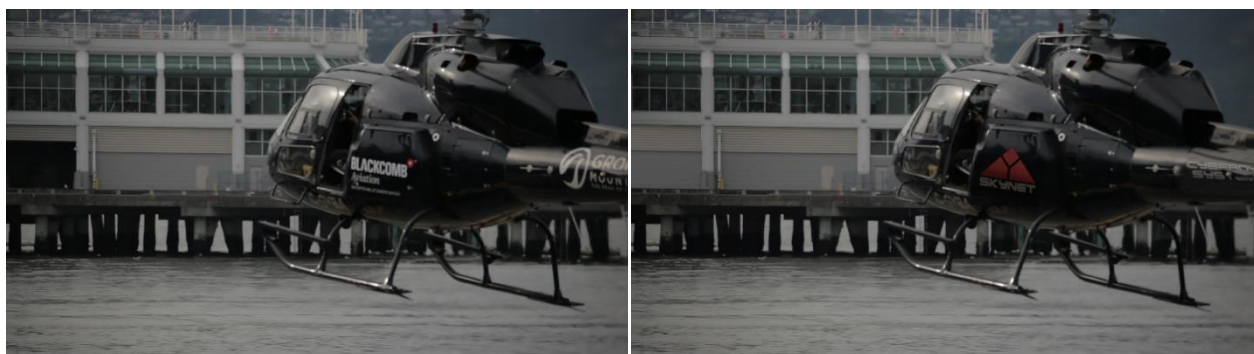

LOGO REPLACEMENT

2D Planar Tracker | Paintout | Logos | Integration | Match Defocus & Motion Blur
Reflection Reconstruction | Closed Door | Grain Match