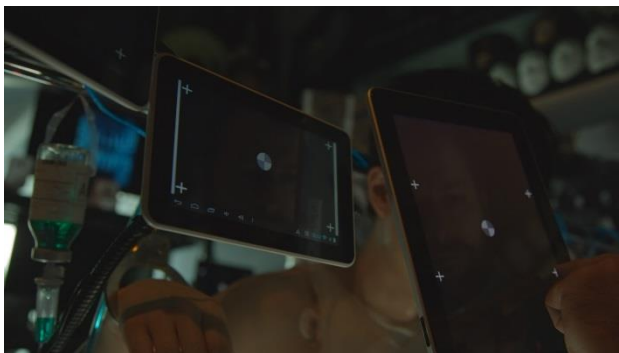

BREAKDOWN SHEET

AngieVFX.com
SuarezVFX@gmail.com

INVISIBLE EFFECTS

Paintout | Greenscreen Key & Despill | Color Correction & Relight | Shadow & Edge Treatment | Roto | Grain Match

SCREEN BURN IN

Mocha Tracking | Screen Burn In | Reflections Reconstruction | Defocus | Interactions
Roto | Grain Match

ETHEREAL EFFECTS PROJECT

Rope Removal | Magical Orb | Ethereal Elements | Light | Atmosphere

BREAKDOWN SHEET

AngieVFX.com
SuarezVFX@gmail.com

DIGITAL GORE

3D Head Projection | Crowbar Animation | Wall Fix | Crowbar Paintout | CG Crowbar
Metal & Blood Texturing | Wound | Blood Effects | Color Correction | Grain Matching