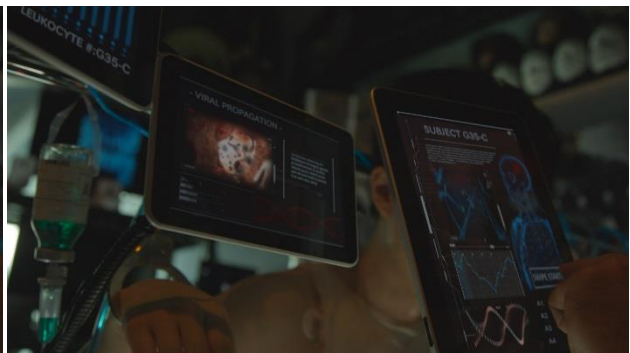

BREAKDOWN SHEET

AngieVFX.com
SuarezVFX@gmail.com

INVISIBLE EFFECTS

Paintout | Greenscreen Key & Despill | Color Correction & Relight | Shadow & Edge Treatment | Roto | Grain Match

SCREEN BURN IN

Mocha Tracking | Screen Burn In | Reflections Reconstruction | Defocus | Interactions
Roto | Grain Match

ETHEREAL EFFECTS PROJECT

Rope Removal | Magical Orb | Ethereal Elements | Light | Atmosphere

BREAKDOWN SHEET

AngieVFX.com
SuarezVFX@gmail.com

DIGITAL GORE

3D Head Projection | Crowbar Animation | Wall Fix | Crowbar Paintout | CG Crowbar
Metal & Blood Texturing | Wound | Blood Effects | Color Correction | Grain Matching